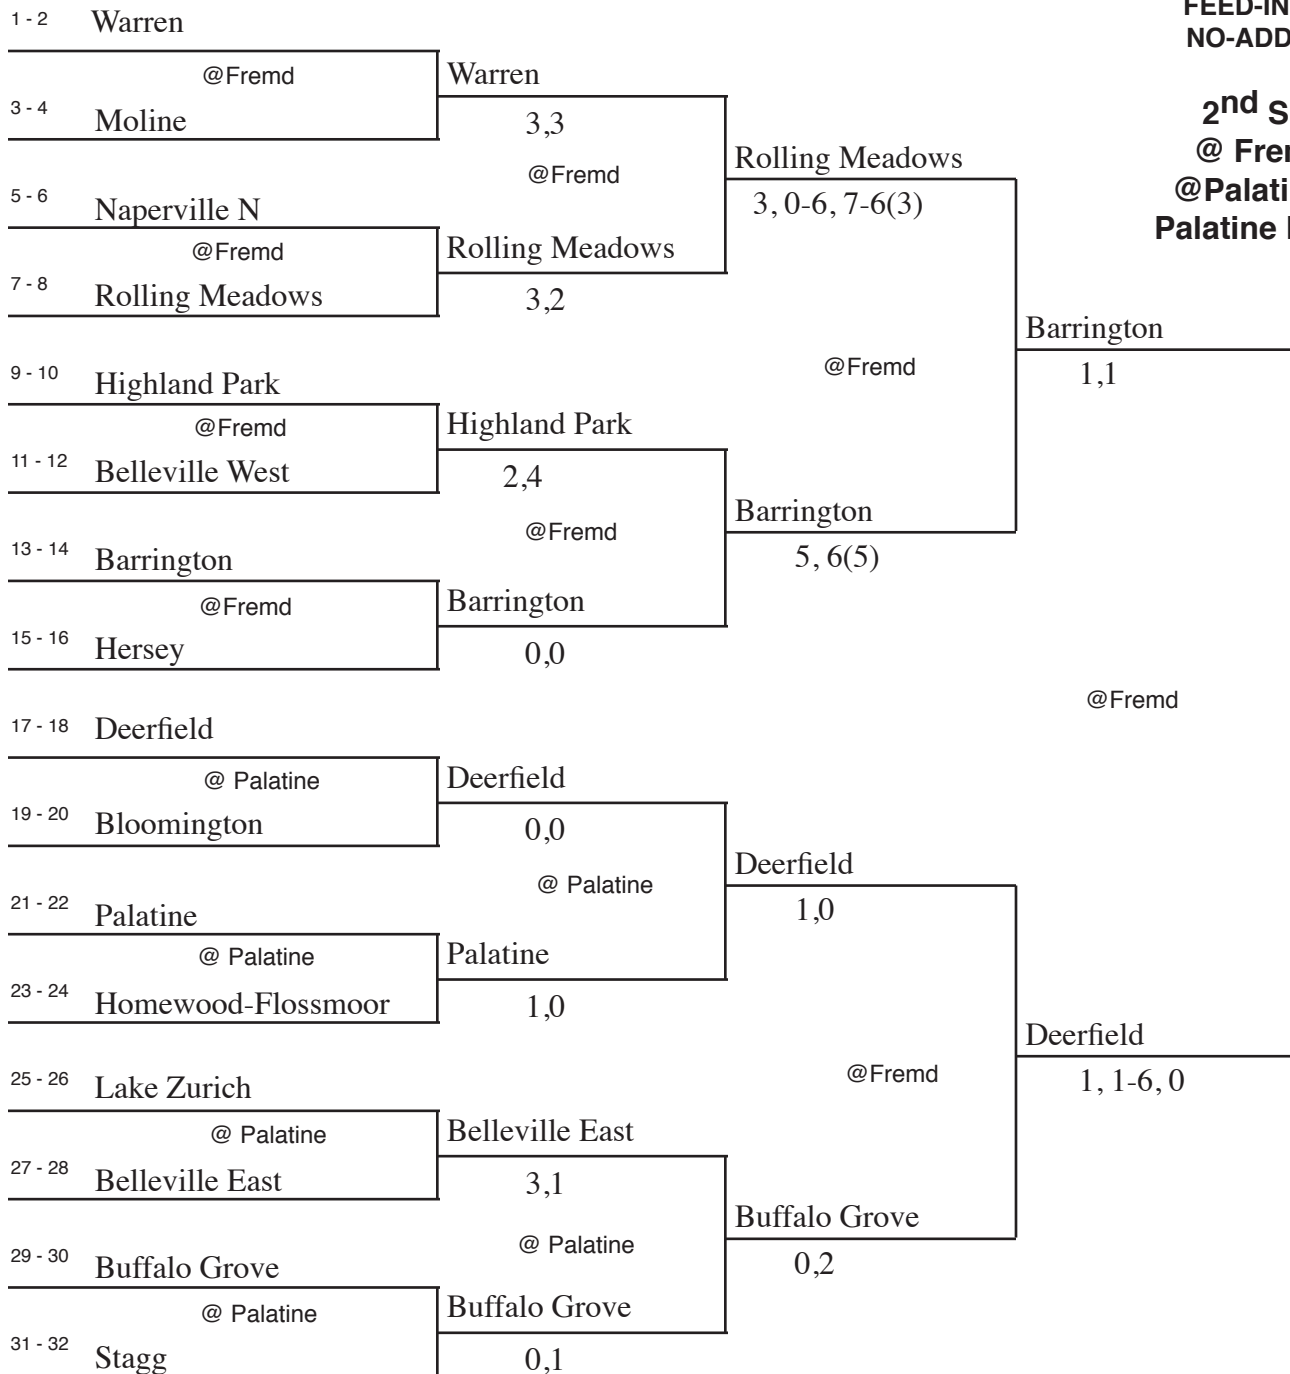

LOSER TO BRACKET D

LOSER TO BRACKET E

LOSER TO BRACKET F

HERSEY 32 TEAM

INVITE

**FEED-IN BRACKET
NO-ADD SCORING**

**2nd SINGLES
@ Fremd(1-16)
@Palatine (17-32)
Palatine Friday only**

BRACKET D

@ Fremd(1-16)

@Palatine (17-32)