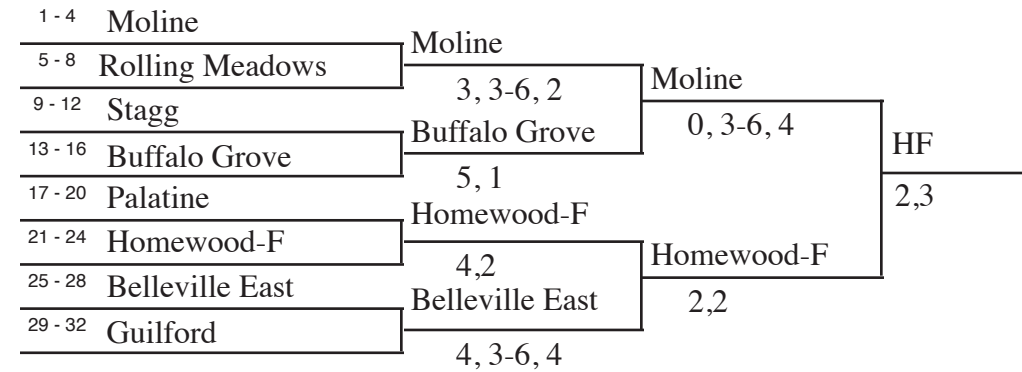

LOSER TO BRACKET D

LOSER TO BRACKET E

LOSER TO BRACKET F

HERSEY 32 TEAM

INVITE

**FEED-IN BRACKET
NO-ADD SCORING**

**1st DOUBLES
@Buffalo Grove**

BRACKET D