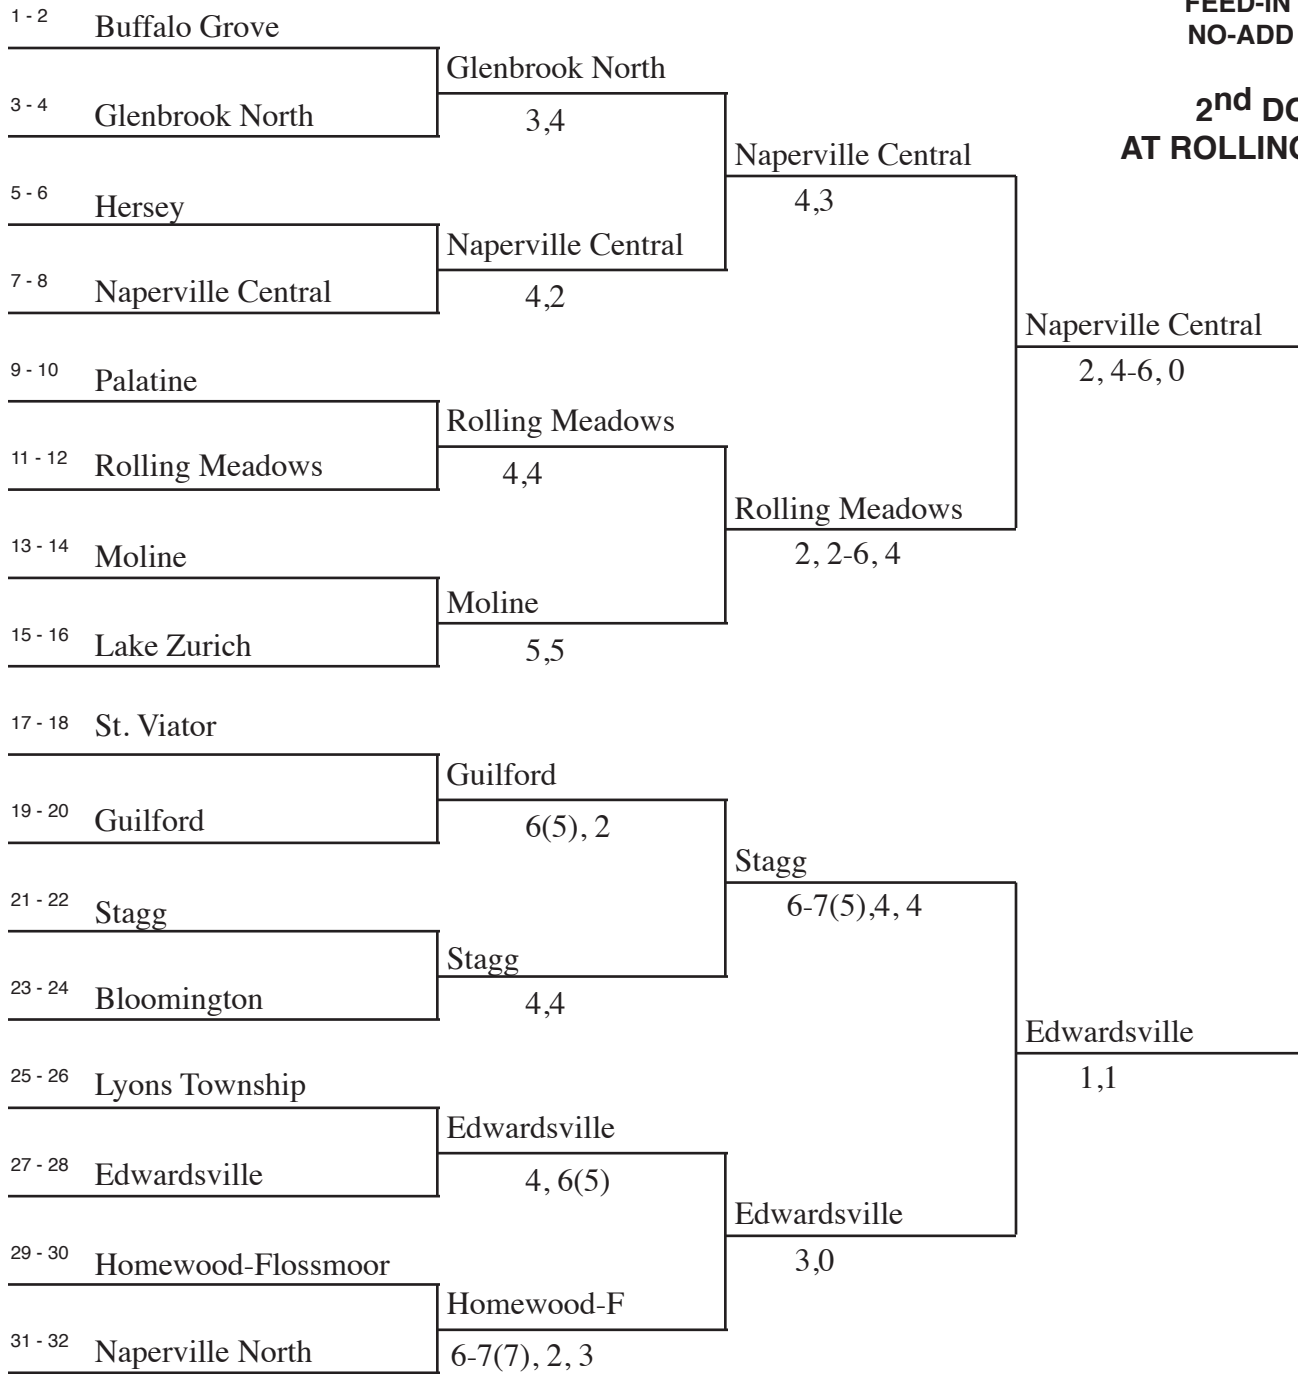

LOSER TO BRACKET D

LOSER TO BRACKET E

LOSER TO BRACKET F

HERSEY 32 TEAM INVITE

**FEED-IN BRACKET
NO-ADD SCORING**

**2nd DOUBLES
AT ROLLING MEADOWS**

BRACKET D