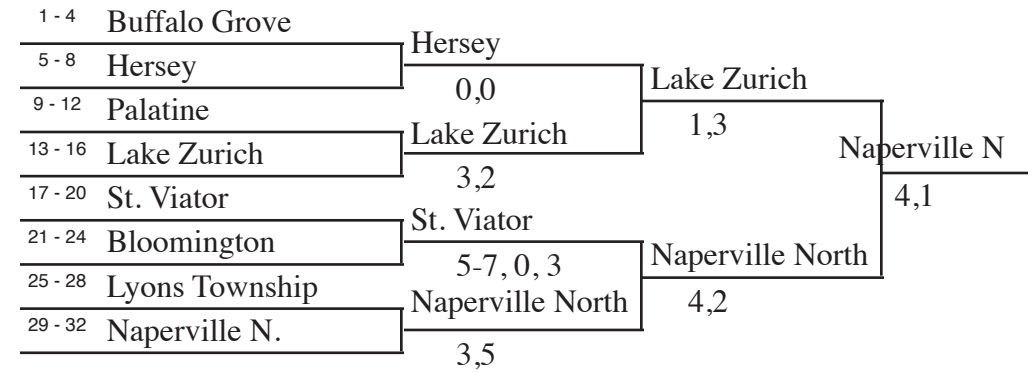

Bracket B	
1-8 Lake Forest	Belleville E.
9-16 Belleville East	Prospect
17-24 Prospect	def.
25-32 Latin	Prospect
4,2	

Bracket C	5th PLACE
1-8 Fremd	Fremd
9-16 Warren	Highland Park
17-24 Highland Park	2,4
25-32 Barrington	Highland P.
1,3	

3rd PLACE - AT HERSEY	
1-16 Deerfield	Deerfield
17-32 Oak Park RF	4,2

LOSER TO BRACKET D

LOSER TO BRACKET E

LOSER TO BRACKET F

HERSEY 32 TEAM INVITE

**FEED-IN BRACKET
NO-ADD SCORING**

**2nd DOUBLES
AT ROLLING MEADOWS**

BRACKET D

**CONSOLATION
CHAMPION**

BRACKET E

BRACKET F