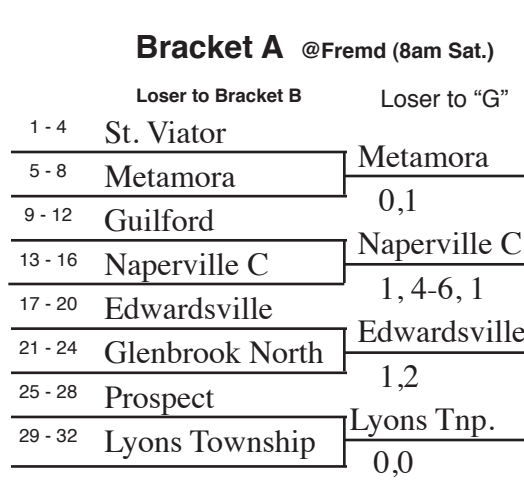

@Prospect

1-16	Glenbrook N	Warren
17-32	Warren	def.

FIRST ROUND Lines 1-16 @Fremd Lines 17-32 @Palatine		SECOND ROUND (Loser to Bracket A)		THIRD ROUND (Loser to Bracket C)		FOURTH ROUND	
1.	Rafe Mose tick (HC)	Hinsdale Central		Hinsdale Central			
2.	Wesley Stoller (WAR)	0,1		Hinsdale Central			
3.	Rishabh Chev dhari (MOL)	St. Viator		@Hersey			
4.	Dan Desio (St. V)	4-6, 4, 3		Lake Forest			
5.	Anakit Patel (NN)	Metamora		Lake Forest			
6.	Kevin Wang (MET)	1,0		1, 5			
7.	Camron Bagheri (LF)	Lake Forest					
8.	Attilio Bonasera (RM)	1,1					
9.	Jake Wilson (OPRF)	Oak Park RF					
10.	Danny Wynbrandt (HP)	0,2		Oak Park RF			
11.	Hayden Quandt (B WEST)	Guilford		@Hersey			
12.	Matt Papke (R-GUILF)	4, 6-7(8), 3		Latin			
13.	Varun Prarekh (BAR)	Naperville C		Latin			
14.	Shawn Hong (NC)	4,3		4,2			
15.	Billy Borst (HER)	Latin					
16.	Bowen Tretheway (LATIN)	1,0					
17.	Jeremy Jacobson (DEER)	Fremd					
18.	Ryo Miyawaki (FR)	1,3		Fremd			
19.	Sam Redd (BLOOM)	Edwardsville		6-7(2), 4, 2			
20.	Cam Randall (EDW)	0,0		@Hersey			
21.	Justin Hirshnaut (GBN)	Glenbrook N.		New Trier			
22.	Joe Daumen (PAL)	1,3		2,4			
23.	Matt Barry (H-F)	New Trier					
24.	Alex Mang (NT)	0,2					
25.	Alex Buras (LZ)	Prospect					
26.	Matt Werderitch (PRO)	3,2		Nequa Valley			
27.	Lucas Birk (B EAST)	Nequa Valley		2,2			
28.	Brian Glavin (NV)	1,0		@Hersey			
29.	Max Beylis (BG)	Lyons Township		Stevenson			
30.	Kam Weerakaliew (LT)	3,1		2,2			
31.	Paul Faklis (Stagg)	Stevenson					
32.	Richard Brej (STEV)	0,1					

HERSEY 32 TEAM INVITE CHAMPIONSHIP
(Regular scoring - No add after a loss)

2ND SINGLES
@Fremd (1-16)
@ Palatine (17-32)
Friday only

Hinsdale Central
7-6(5), 4

AT HERSEY
Stevenson
7-6(4), 1

AT HERSEY
Stevenson
2,4

AT HERSEY
Stevenson
2,2

1 - 16 Oak Park RF
17 - 32 New Trier
OPRF
3,4

3rd PLACE - AT HERSEY

LOSER TO BRACKET D

LOSER TO BRACKET E

LOSER TO BRACKET F

HERSEY 32 TEAM

INVITE