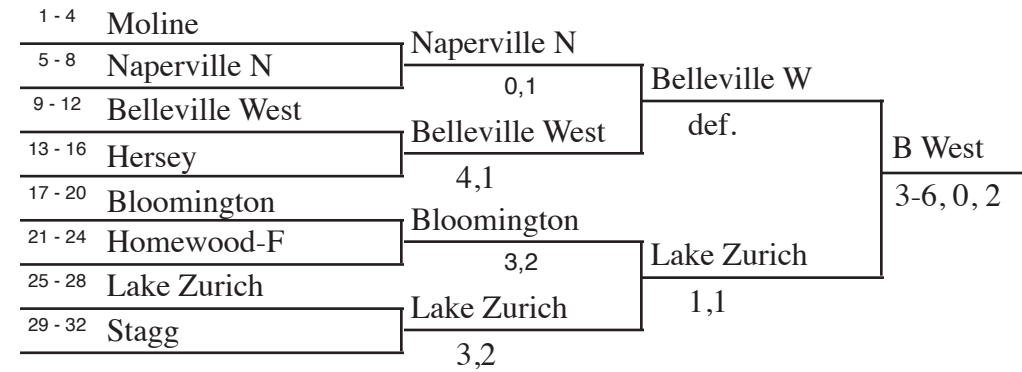

LOSER TO BRACKET D

LOSER TO BRACKET E

LOSER TO BRACKET F

HERSEY 32 TEAM

INVITE

**FEED-IN BRACKET
NO-ADD SCORING**

**2nd SINGLES
@ Fremd(1-16)
@Palatine (17-32)
Palatine Friday only**

BRACKET D

@ Fremd(1-16)

@Palatine (17-32)